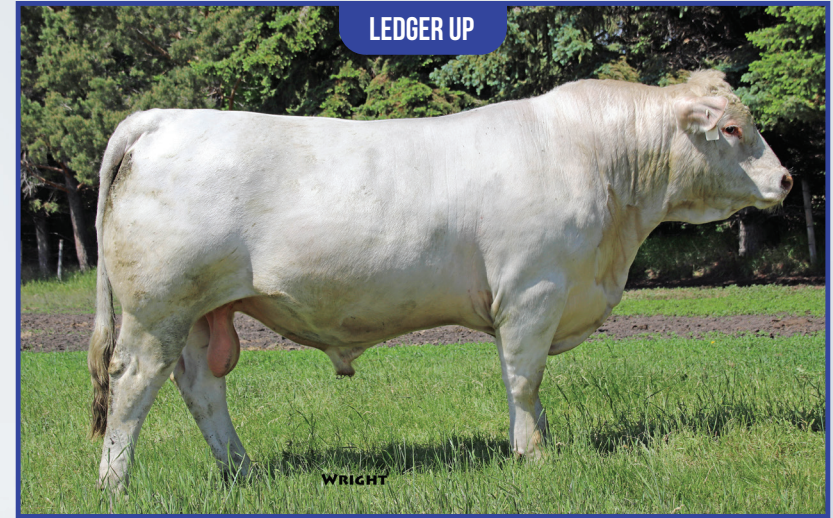

CE	12.9
BW	-4.0
WW	40
YW	81
MM	23
MTL	43

Stringbean was our main boy for heifers. He was a long lean easy calving meat machine. He worked great on cows when he got to big for the heifers. We loved is gentle easy going attitude, that he also passed on. He now happily resides on a ranch in Southern Alberta, with a young couple starting to use Charolais sires on their commercial herd.